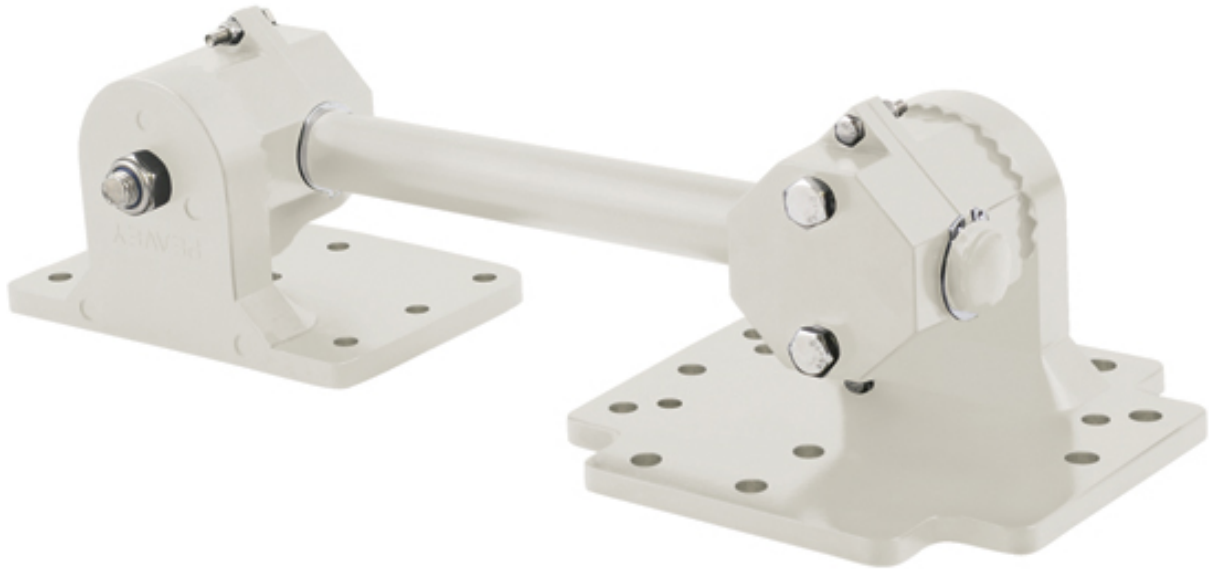

# VM 70 - WHT

## OVERVIEW

VM 70 - WHT

## FEATURES

- VM 70s allow for mounting the Impulse 12D speaker cabinet from the bottom mounting flange
- Supports up to 70 lbs.
- Designed as a ceiling or wall-mount bracket
- Mounting bracket can be used with the Stadia™ II, Stadia IIT, and Impulse® 200/1012/PR® 12, Impulse 500/1015/PR15, Impulse 100/PR10, SSE™ 15, SSE 12, SSE 10 and the Impulse 12D
- Weight Packed: 7.00 lb(3.175 kg)
- Width Packed: 6.25"(15.875 cm)
- Height Packed: 16"(40.64 cm)
- Depth Packed: 4.75"(12.065 cm)