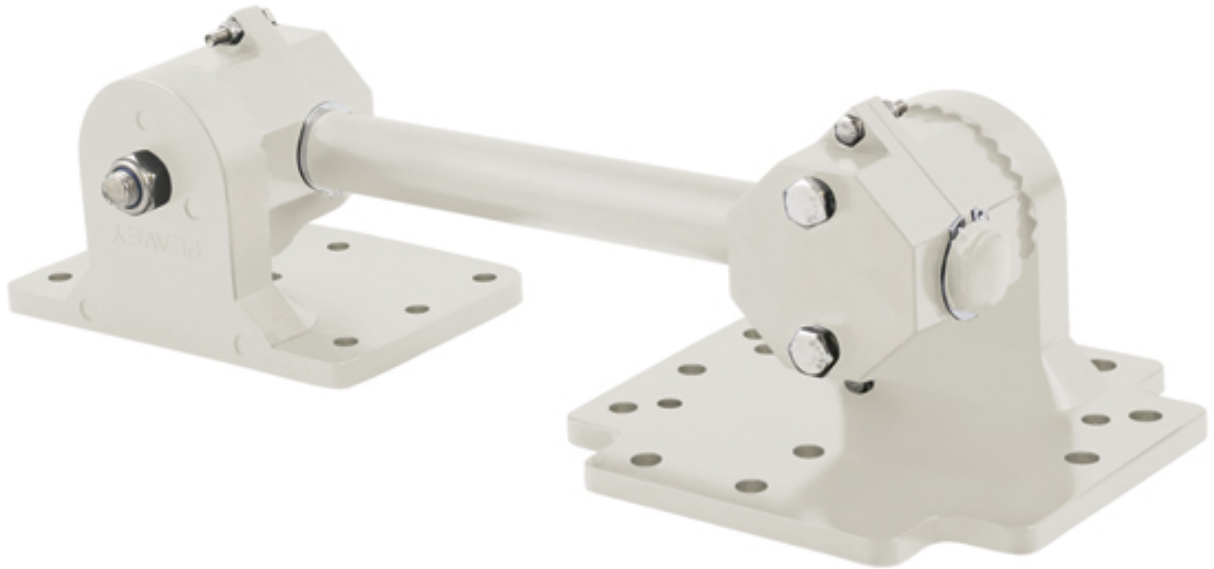

VM 70 - WHT

OVERVIEW

VM 70 - WHT

FEATURES

- VM 70s allow for mounting the Impulse 12D speaker cabinet from the bottom mounting flange
- Supports up to 70 lbs.
- Designed as a ceiling or wall-mount bracket
- Mounting bracket can be used with the Stadia™ II, Stadia IIT, and Impulse® 200/1012/PR® 12, Impulse 500/1015/PR15, Impulse 100/PR10, SSE™ 15, SSE 12, SSE 10 and the Impulse 12D
- Weight Packed: 7.00 lb(3.175 kg)
- Width Packed: 6.25"(15.875 cm)
- Height Packed: 16"(40.64 cm)
- Depth Packed: 4.75"(12.065 cm)