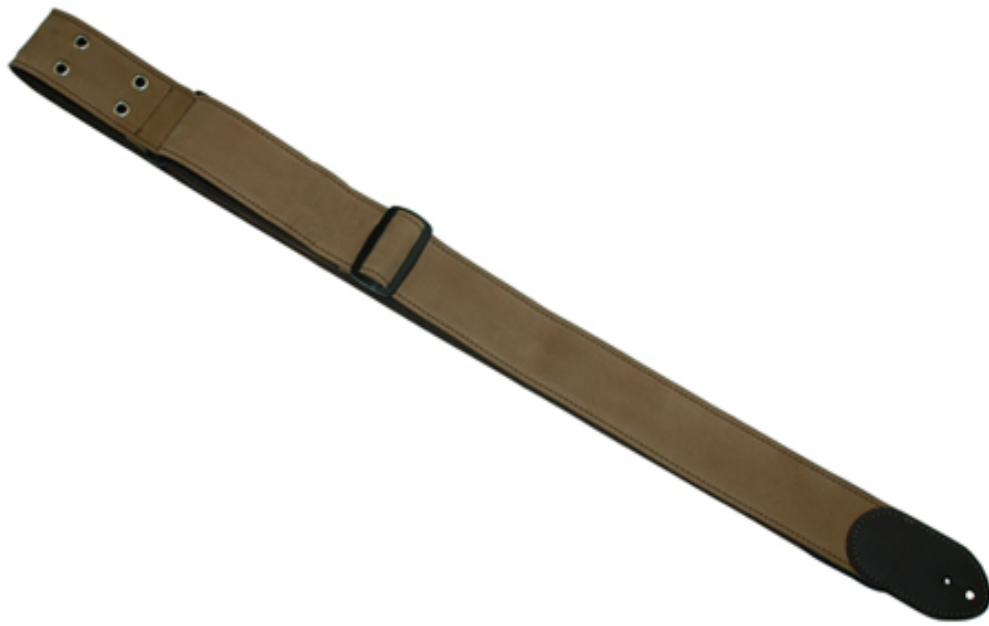

# Tan Metal Canvas Strap

## OVERVIEW

Tan Metal Canvas Strap

## FEATURES

- High quality canvas strap with metal eyelets and nylon backing
- 2" width
- Available in black or tan
- Strap adjusts from 49" to 62"
- Weight Packed: 0.29 lb(0.13 kg)
- Width Packed: 2"(5.08 cm)
- Height Packed: 14"(35.56 cm)
- Depth Packed: 2"(5.08 cm)