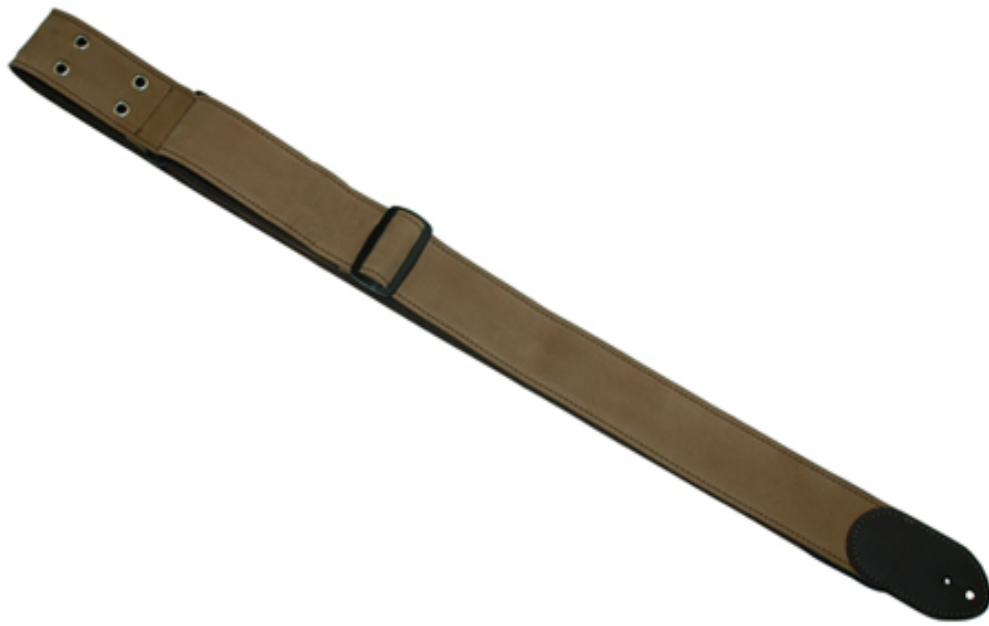

Tan Metal Canvas Strap

OVERVIEW

Tan Metal Canvas Strap

FEATURES

- High quality canvas strap with metal eyelets and nylon backing
- 2" width
- Available in black or tan
- Strap adjusts from 49" to 62"
- Weight Packed: 0.29 lb(0.13 kg)
- Width Packed: 2"(5.08 cm)
- Height Packed: 14"(35.56 cm)
- Depth Packed: 2"(5.08 cm)