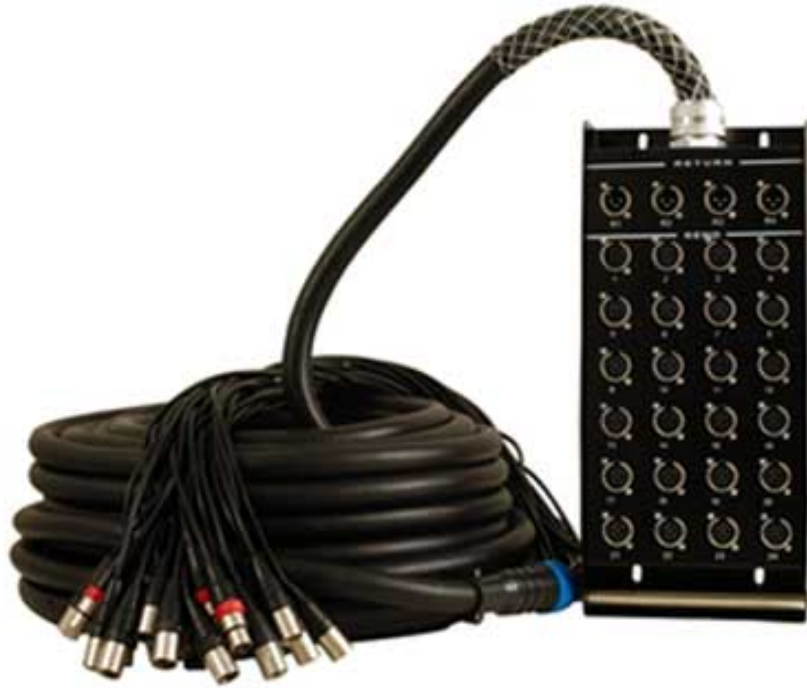

# PV 24/4 Snake 100 Foot XLR Returns

## OVERVIEW

PV 24/4 Snake 100' XLR Returns

## FEATURES

- All-metal chassis
- Soldered connectors
- Color-coded returns for easy identification
- Only available in 100' lengths
- Options: 12/4, 16/4, 20/4 and 24/4 models with XLR or 1/4" returns
- Weight Unpacked: 50.71 lb(23 kg)
- Weight Packed: 53.79 lb(24.4 kg)
- Width Packed: 18.75"(47.625 cm)
- Height Packed: 22"(55.88 cm)
- Depth Packed: 13.5"(34.29 cm)