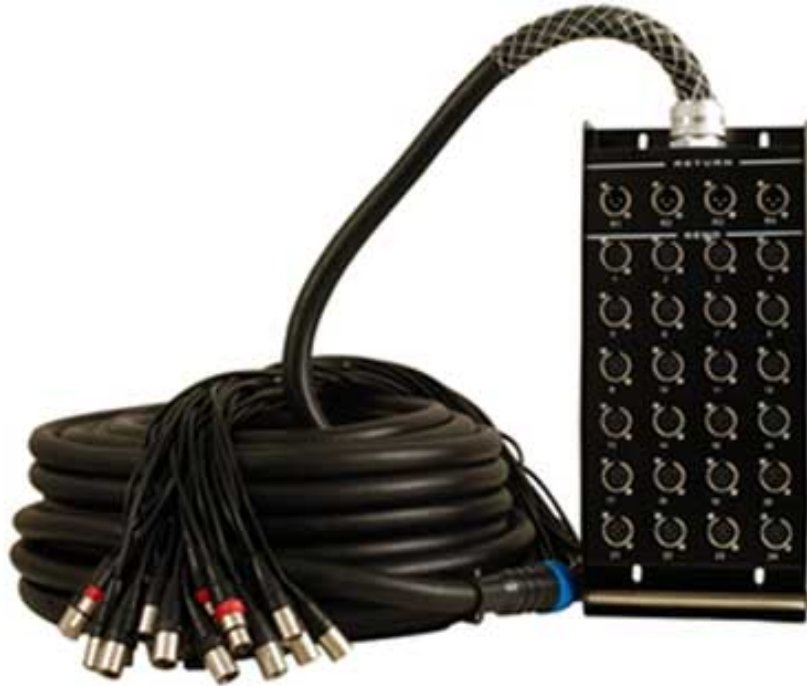

PV 24/4 Snake 100 Foot XLR Returns

OVERVIEW

PV 24/4 Snake 100' XLR Returns

FEATURES

- All-metal chassis
- Soldered connectors
- Color-coded returns for easy identification
- Only available in 100' lengths
- Options: 12/4, 16/4, 20/4 and 24/4 models with XLR or 1/4" returns
- Weight Unpacked: 50.71 lb(23 kg)
- Weight Packed: 53.79 lb(24.4 kg)
- Width Packed: 18.75"(47.625 cm)
- Height Packed: 22"(55.88 cm)
- Depth Packed: 13.5"(34.29 cm)