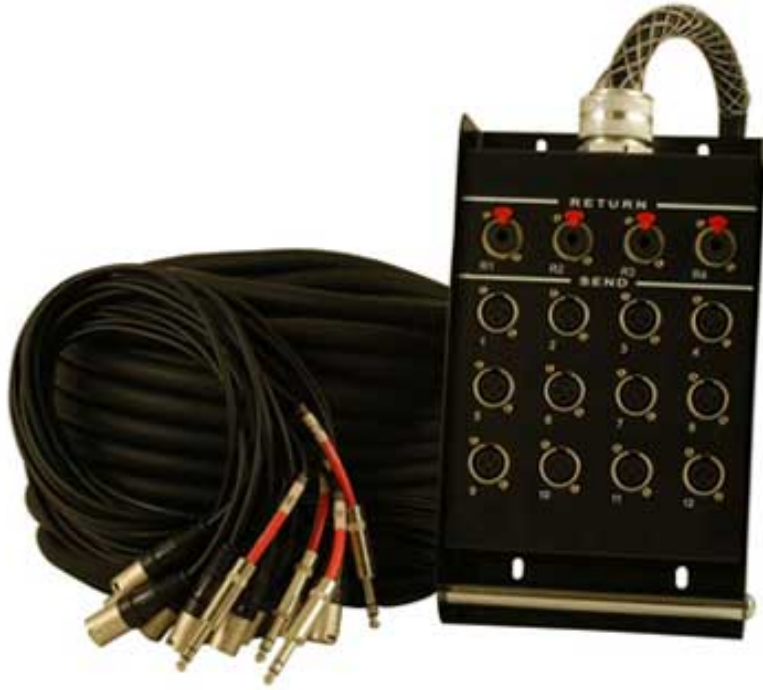

PV® 12/4 Snake 100 Foot 1/4" Returns

FEATURES

- All-metal chassis
- Soldered connectors
- Color-coded returns for easy identification
- Only available in 100' lengths
- Options: 12/4, 16/4 & 20/4 models with XLR or 1/4" returns
- Weight Unpacked: 29.98 lb(13.6 kg)
- Weight Packed: 33.07 lb(15 kg)
- Width Packed: 14.5"(36.83 cm)
- Height Packed: 15.5"(39.37 cm)
- Depth Packed: 12.75"(32.385 cm)