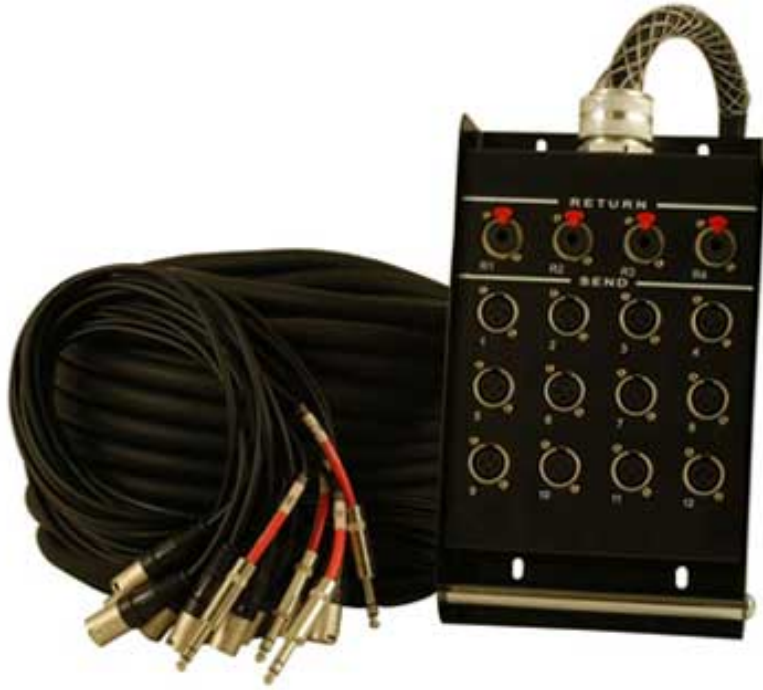

# PV® 12/4 Snake 100 Foot 1/4" Returns

## FEATURES

- All-metal chassis
- Soldered connectors
- Color-coded returns for easy identification
- Only available in 100' lengths
- Options: 12/4, 16/4 & 20/4 models with XLR or 1/4" returns
- Weight Unpacked: 29.98 lb(13.6 kg)
- Weight Packed: 33.07 lb(15 kg)
- Width Packed: 14.5"(36.83 cm)
- Height Packed: 15.5"(39.37 cm)
- Depth Packed: 12.75"(32.385 cm)