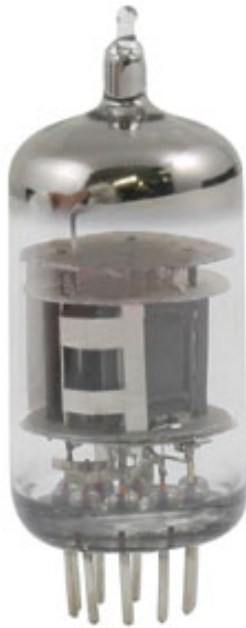

Super T Preamp Tube (12AT7 / STR-389 tube)

OVERVIEW

Super T Preamp Tube

FEATURES

- One tube per package
- 12AT7 / STR-389 tube
- Weight Unpacked: 0.03 lb(0.013 kg)
- Weight Packed: 0.05 lb(0.023 kg)
- Width Packed: 1.125"(2.8575 cm)
- Height Packed: 4"(10.16 cm)
- Depth Packed: 1.125"(2.8575 cm)