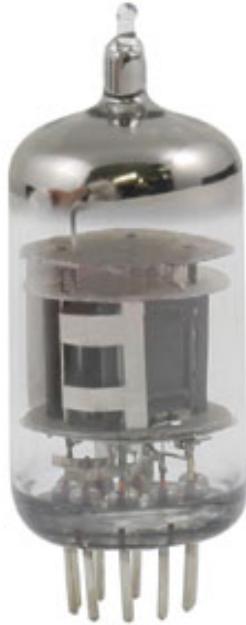

# Super T Preamp Tube (12AT7 / STR-389 tube)

## OVERVIEW

Super T Preamp Tube

## FEATURES

- One tube per package
- 12AT7 / STR-389 tube
- Weight Unpacked: 0.03 lb(0.013 kg)
- Weight Packed: 0.05 lb(0.023 kg)
- Width Packed: 1.125"(2.8575 cm)
- Height Packed: 4"(10.16 cm)
- Depth Packed: 1.125"(2.8575 cm)