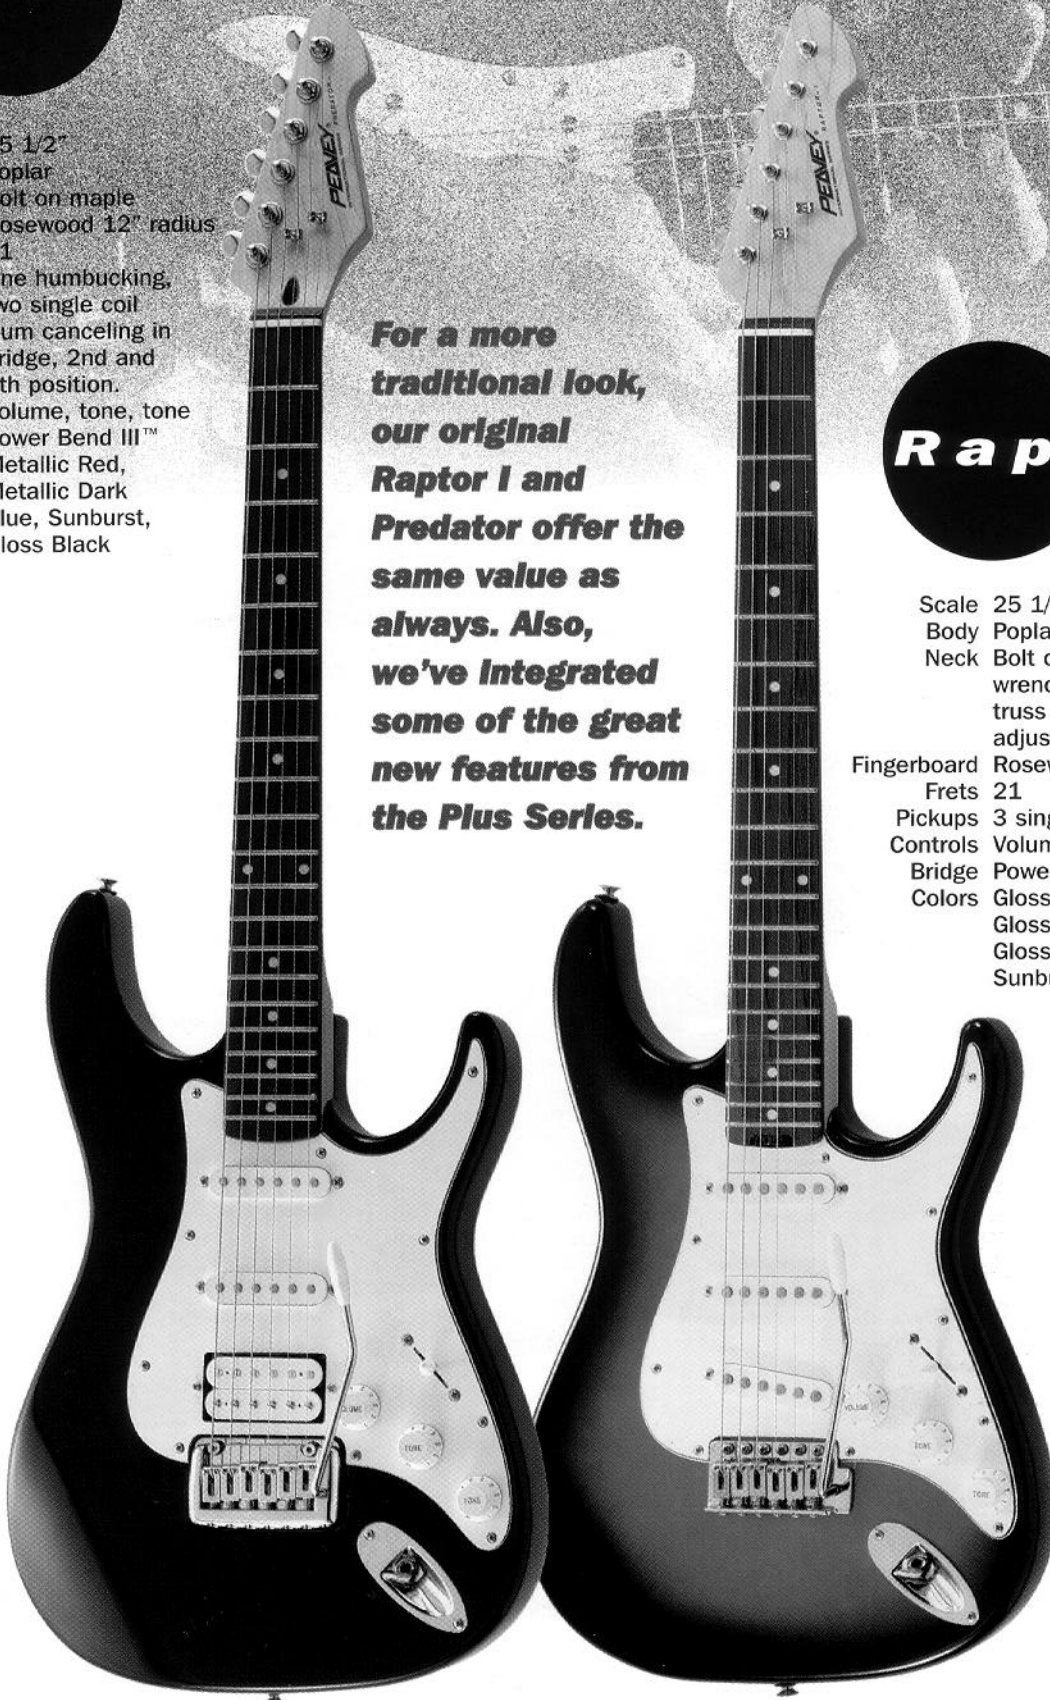

Predator™

Scale 25 1/2"
Body Poplar
Neck Bolt on maple
Fingerboard Rosewood 12" radius
Frets 21
Pickups One humbucking,
two single coil
Selector switch Hum canceling in
bridge, 2nd and
4th position.
Controls Volume, tone, tone
Bridge Power Bend III™
Colors Metallic Red,
Metallic Dark
Blue, Sunburst,
Gloss Black

**For a more
traditional look,
our original
Raptor I and
Predator offer the
same value as
always. Also,
we've integrated
some of the great
new features from
the Plus Series.**

Raptor® I

Scale 25 1/2"
Body Poplar
Neck Bolt on maple,
wrench-less
truss rod
adjustment wheel
Fingerboard Rosewood, 12" radius
Frets 21
Pickups 3 single coil
Controls Volume, Tone, Tone
Bridge Power Bend
Colors Gloss Black,
Gloss White,
Gloss Red,
Sunburst